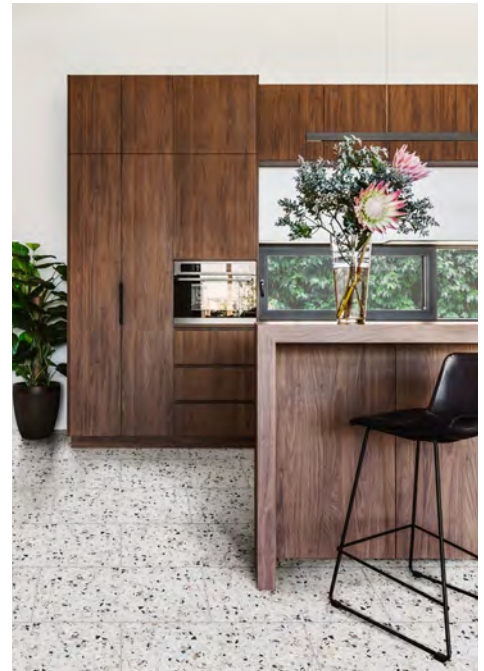

SPEC SHEET

LA TERRAZZA

Authentic Italian Terrazzo.
Designed in California. Made in Italy.
sonomatilemakers.com

Applications

- Residential/Commercial Walls and Floors*
 - Fireplace surrounds and cooktop areas
 - Countertops
 - Showers (including steam)
 - Exteriors (no freeze/thaw areas)
- * Please refer to our DCOF (Dynamic Coefficient of Friction) statement at sonomatilemakers.com/resources/#tech-info