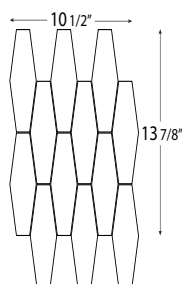

ASTORIA

sonomatilemakers.com

Sizes All field sizes 8mm thick (Flute 4mm)

3x6 (8 pcs/Sq. Ft.)

3x9 (5.5 pcs/Sq. Ft.)

6x12 (2 pcs/Sq. Ft.)

Stir Stick Trim 1/4 x 12

Flute Stacked 3/16 x 4 7/8
(1.21 Sq. Ft./ Sheet)
46 rows/sheet

Flute Herringbone 3/16 x 4 7/8
(.83 Sq. Ft./Sheet)
24 rows/sheet

Highball 6 7/8 x 2 1/4
(1.01 Sq. Ft./Sheet)

Tumbler 4 1/2 x 2 1/2
(1.03 Sq. Ft./Sheet)

Available mesh mounted only