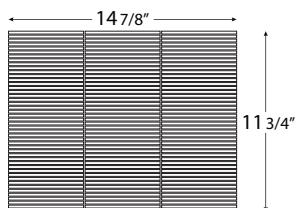

ASTORIA

sonomatilemakers.com

Sizes All field sizes 8mm thick (Flute 4mm)

3x6 (8 pcs/Sq. Ft.)

3x9 (5.5 pcs/Sq. Ft.)

6x12 (2 pcs/Sq. Ft.)

Stir Stick Trim 1/4 x 12

Flute Stacked 3/16 x 4 7/8
(1.21 Sq. Ft./ Sheet)
46 rows/sheet

Flute Herringbone 3/16 x 4 7/8
(.83 Sq. Ft./Sheet)
24 rows/sheet

Highball 6 7/8 x 2 1/4
(1.01 Sq. Ft./Sheet)

Tumbler 4 1/2 x 2 1/2
(1.03 Sq. Ft./Sheet)

Available mesh mounted only