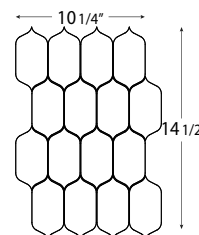

ASTORIA

sonomatilemakers.com

Sizes All field sizes 8mm thick (Flute 4mm)

3x6 (8 pcs/Sq. Ft.)

3x9 (5.5 pcs/Sq. Ft.)

6x12 (2 pcs/Sq. Ft.)

Stir Stick Trim 1/4 x 12

Flute Stacked 3/16 x 4 7/8
(1.21 Sq. Ft./ Sheet)
46 rows/sheet

Flute Herringbone 3/16 x 4 7/8
(.83 Sq. Ft./Sheet)
24 rows/sheet

Highball 6 7/8 x 2 1/4
(1.01 Sq. Ft./Sheet)

Tumbler 4 1/2 x 2 1/2
(1.03 Sq. Ft./Sheet)

Available mesh mounted only