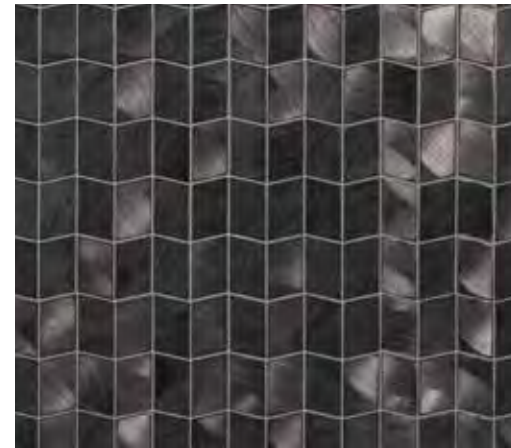

GABLE | SCOUT
4 1/4 x 3 3/4 (MESH MOUNTED)

NOMAD

GABLE | NOMAD
4 1/4 x 3 3/4 (MESH MOUNTED)

FRINGE

GABLE | FRINGE
4 1/4 x 3 3/4 (MESH MOUNTED)

CAMINO | ELECTRA
1 7/8 x 1 1/8 (MESH MOUNTED)

CAMINO | SCOUT
1 7/8 x 1 1/8 (MESH MOUNTED)

CAMINO | NOMAD
1 7/8 x 1 1/8 (MESH MOUNTED)

CAMINO | FRINGE
1 7/8 x 1 1/8 (MESH MOUNTED)

ETHOS | ELECTRA
1 3/4 x 1 (MESH MOUNTED)

ETHOS | SCOUT
1 3/4 x 1 (MESH MOUNTED)

ETHOS | NOMAD
1 3/4 x 1 (MESH MOUNTED)

ETHOS | FRINGE
1 3/4 x 1 (MESH MOUNTED)

TABOO

LUSTROUS • SLEEK • REFINED

Luxurious detail or audacious statement, Taboo is the showpiece of the sophisticated palette. The lustrous metallics in modern mosaic form are simply extraordinary, yet versatile in design.