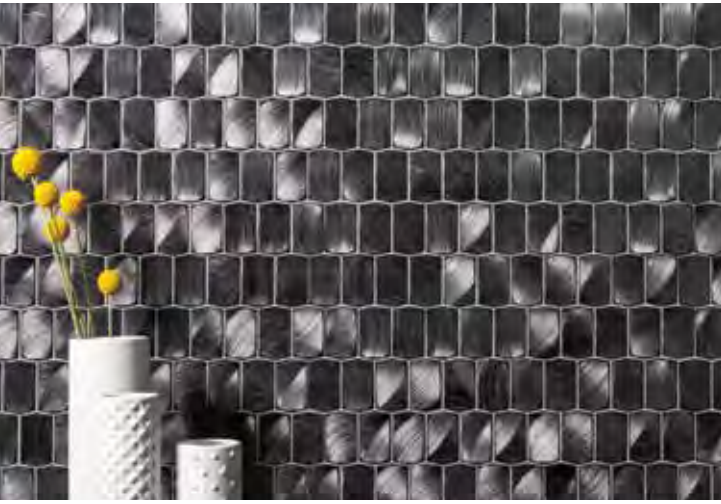

ETHOS | FRINGE
1 3/4 x 1 (MESH MOUNTED)

TABOO

LUSTROUS • SLEEK • REFINED

Luxurious detail or audacious statement, Taboo is the showpiece of the sophisticated palette. The lustrous metallics in modern mosaic form are simply extraordinary, yet versatile in design.