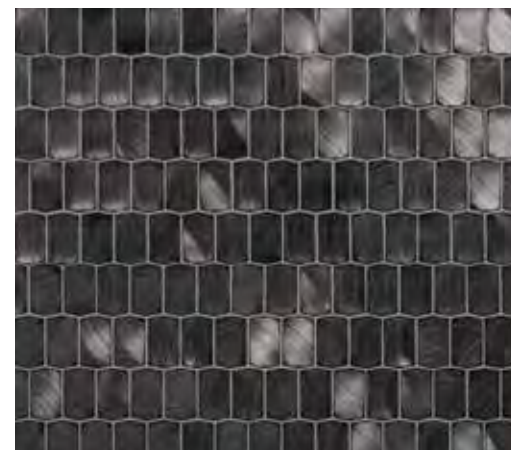

CAMINO | NOMAD
1 7/8 x 1 1/8 (MESH MOUNTED)

CAMINO | FRINGE
1 7/8 x 1 1/8 (MESH MOUNTED)

ETHOS | ELECTRA
1 3/4 x 1 (MESH MOUNTED)

ETHOS | SCOUT
1 3/4 x 1 (MESH MOUNTED)

ETHOS | NOMAD
1 3/4 x 1 (MESH MOUNTED)

ETHOS | FRINGE
1 3/4 x 1 (MESH MOUNTED)

TABOO

LUSTROUS • SLEEK • REFINED

Luxurious detail or audacious statement, Taboo is the showpiece of the sophisticated palette. The lustrous metallics in modern mosaic form are simply extraordinary, yet versatile in design.