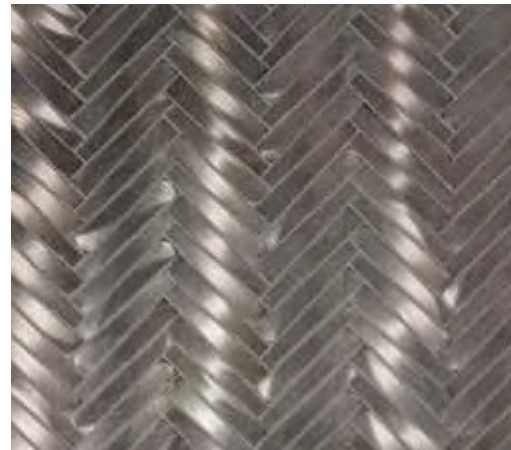

ELECTRA

GABLE | ELECTRA
4 1/4 x 3 3/4 (MESH MOUNTED)