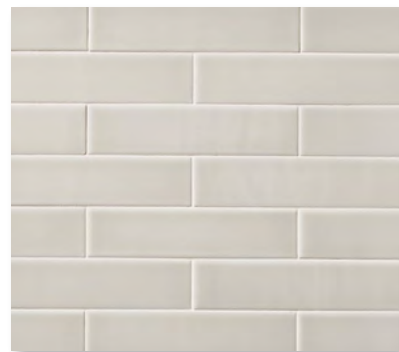

The perfect design capsule. Just like you've always wanted. But better.

TOP LEFT TO RIGHT: OXBOW IN MORRO BAY AND PURE WHITE; 4x6 IN PURE WHITE
BOTTOM: 2x8½ IN MATTE WHITE

COLOR PALETTE

P+ GLAZES

JOSHUA TREE - Glossy

MORRO BAY - Glossy

TRINIDAD - Glossy

MUIR WOODS - Glossy

POINT REYES - Matte

GHOST TOWN - Matte

SANTA CRUZ - Glossy

YOSEMITE - Matte

EL CAPITAN - Matte