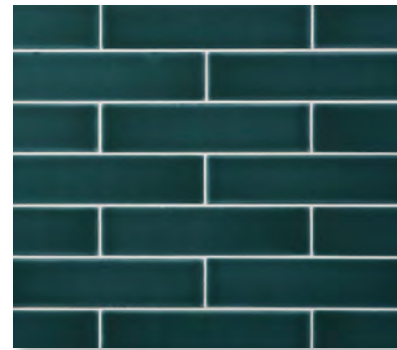

The perfect design capsule. Just like you've always wanted. But better.

TOP LEFT TO RIGHT: OXBOW IN MORRO BAY AND PURE WHITE; 4x6 IN PURE WHITE
BOTTOM: 2x8½ IN MATTE WHITE

COLOR PALETTE

P+ GLAZES

JOSHUA TREE - Glossy

MORRO BAY - Glossy

TRINIDAD - Glossy

MUIR WOODS - Glossy

POINT REYES - Matte

GHOST TOWN - Matte

SANTA CRUZ - Glossy

YOSEMITE - Matte

EL CAPITAN - Matte