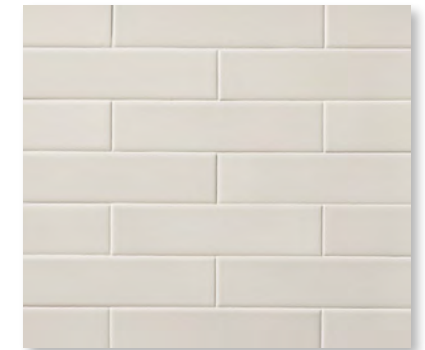

MORRO BAY - Glossy

TRINIDAD - Glossy

MUIR WOODS - Glossy

POINT REYES - Matte

GHOST TOWN - Matte

SANTA CRUZ - Glossy

YOSEMITE - Matte

EL CAPITAN - Matte

COLOR PALETTE

P+ GLAZES

HALF MOON BAY - Glossy

PACIFICA - Glossy

SHASTA - Matte

SAN SIMEON - Glossy

SHELTER COVE - Matte

CLASSIC GLAZES