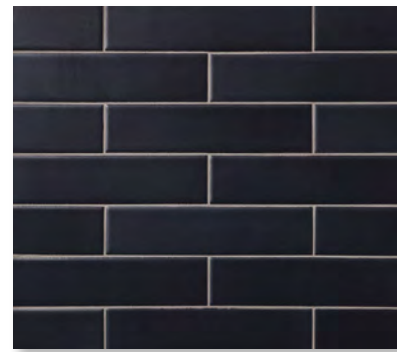

The perfect design capsule. Just like you've always wanted. But better.

TOP LEFT TO RIGHT: OXBOW IN MORRO BAY AND PURE WHITE; 4x6 IN PURE WHITE
BOTTOM: 2x8½ IN MATTE WHITE

COLOR PALETTE

P+ GLAZES

JOSHUA TREE - Glossy

MORRO BAY - Glossy

TRINIDAD - Glossy

MUIR WOODS - Glossy

POINT REYES - Matte

GHOST TOWN - Matte

SANTA CRUZ - Glossy

YOSEMITE - Matte

EL CAPITAN - Matte

COLOR PALETTE

P+ GLAZES

HALF MOON BAY - Glossy

PACIFICA - Glossy

SHASTA - Matte

SAN SIMEON - Glossy

SHELTER COVE - Matte

CLASSIC GLAZES