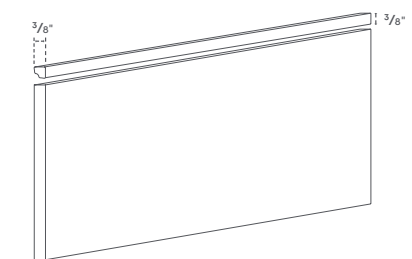

PENCIL BULLNOSE 3/8 x 12