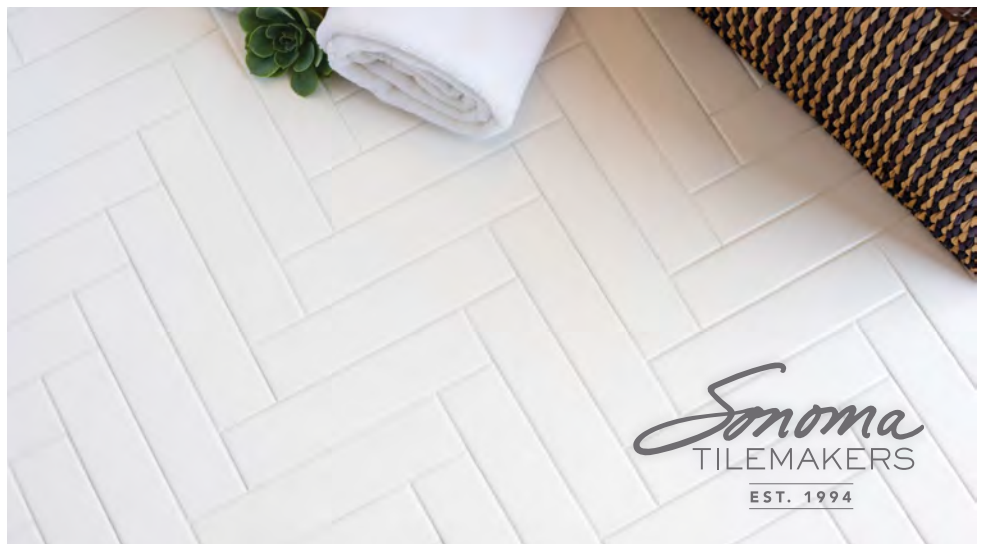

PURE

THE ULTIMATE ESSENTIALS

Sonoma
TILEMAKERS
EST. 1994