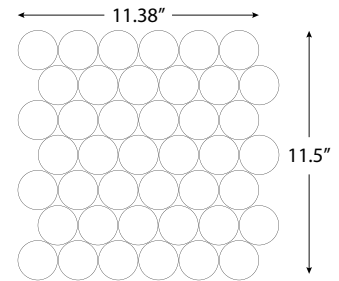

Shapes All sizes 6mm thick (available mesh mounted only)

Jive
(1.02 Sq. Ft./Sheet)
10 rows/sheet

Parlay
(.97 Sq. Ft./Sheet)
13 rows/sheet

Persuasion
(.96 Sq. Ft./Sheet)
5 rows/sheet

Billboard
(.98 Sq. Ft./Sheet)
7 rows/sheet

Shimmie
(.97 Sq. Ft./Sheet)
6 rows/sheet

Disco
(.91 Sq. Ft./Sheet)
7 rows/sheet