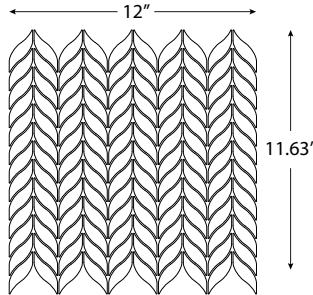

Shapes All sizes 6mm thick (available mesh mounted only)

Jive
(1.02 Sq. Ft./Sheet)
10 rows/sheet

Parlay
(.97 Sq. Ft./Sheet)
13 rows/sheet

Persuasion
(.96 Sq. Ft./Sheet)
5 rows/sheet

Billboard
(.98 Sq. Ft./Sheet)
7 rows/sheet