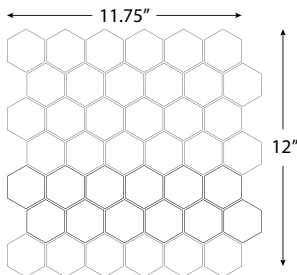

Shapes All sizes 6mm thick (available mesh mounted only)

Jive
(1.02 Sq. Ft./Sheet)
10 rows/sheet

Parlay
(.97 Sq. Ft./Sheet)
13 rows/sheet

Persuasion
(.96 Sq. Ft./Sheet)
5 rows/sheet

Billboard
(.98 Sq. Ft./Sheet)
7 rows/sheet

Shimmie
(.97 Sq. Ft./Sheet)
6 rows/sheet

Disco
(.91 Sq. Ft./Sheet)
7 rows/sheet