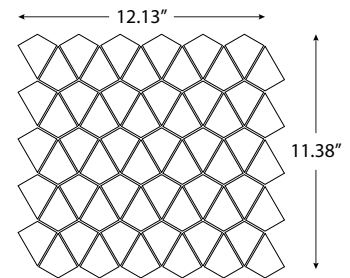

Color:	Code:	Swatch:	% Recycled in Glass:	% Recycled in Mesh:
Jetsetter	JET		98%	96%
Mindset	MND		98%	96%
Night Fever	NTF		98%	96%
Soul City	SLC		98%	96%
Twist	TWS		98%	96%
Uptown	UPT		98%	96%
Vogue	VOG		98%	96%

Shapes All sizes 6mm thick (available mesh mounted only)

Jive
(1.02 Sq. Ft./Sheet)
10 rows/sheet

Parlay
(.97 Sq. Ft./Sheet)
13 rows/sheet

Persuasion
(.96 Sq. Ft./Sheet)
5 rows/sheet

Billboard
(.98 Sq. Ft./Sheet)
7 rows/sheet

Shimmie
(.97 Sq. Ft./Sheet)
6 rows/sheet

Disco
(.91 Sq. Ft./Sheet)
7 rows/sheet