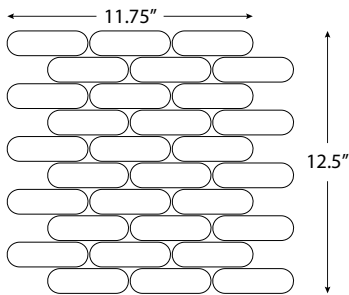

Shapes All sizes 6mm thick (available mesh mounted only)

Jive
(1.02 Sq. Ft./Sheet)
10 rows/sheet

Parlay
(.97 Sq. Ft./Sheet)
13 rows/sheet

Persuasion
(.96 Sq. Ft./Sheet)
5 rows/sheet

Billboard
(.98 Sq. Ft./Sheet)
7 rows/sheet