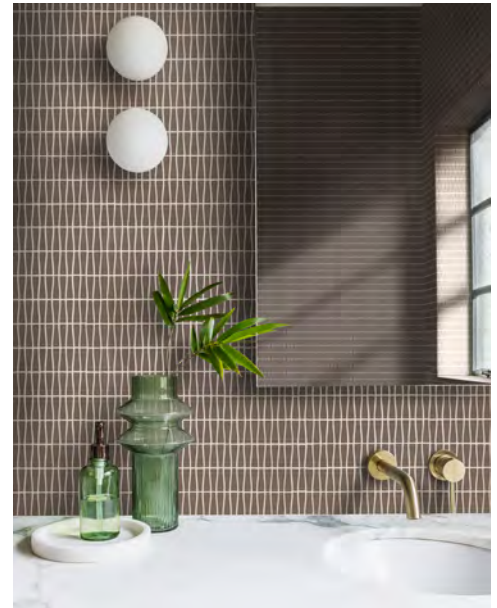

HUSTLE

sonomatilemakers.com

Applications

1. Residential walls and floors*
   - Commercial walls
   - Fireplace surrounds and cooktop areas (temperature must not exceed 752°F)
   - Showers (including steam)
   - Exteriors (including freeze thaw areas)
   - Pools and fountains
2. Please refer to our DCOF (Dynamic Coefficient of Friction) statement at sonomatilemakers.com/resources/#tech-info

Hustle is created with recycled content through a unique manufacturing process. This may produce natural variation in color, shade and surface texture. Minor pits, color flecks or wrinkles are considered an inherent characteristic of this product. Always reference current samples.

See our Tech Info for more detailed information at sonomatilemakers.com/installation

Test Results

Test Number:	Test Name:	Test Results:
ANSI A137.2-7.6	Mounting Variation	0 Joints out of compliance with ANSI A137.2
ANSI A326.3-2017	DCOF	>.42
ASTM C1895-20	Mohs Scratch Hardness	5
ASTM C1027-19	Visible Abrasion	<1500 Revolutions
ASTM C373-18	Water Absorption	Average 0.0%
ASTM C648-04 (2014)	Breaking Strength	Average 519 lbf
ASTM C650-20	Chemical Resistance	Class A
ASTM C1378-20	Stain Resistance	Class A
ASTM C1026-13 (2018)	Freeze-Thaw	No visible damage after 300 cycles
ANSI A137.2-2012	Thermal Shock	No visible defects

Sustainability

Hustle Specifics:

- Made from 98% pre-consumer recycled glass
- Tiles are mounted on 96% pre-consumer material including both the mesh and glue
- Lead-Free
- Non-Toxic
- No VOC off-gassing

Scan for more info

Around the Hustle Factory:

- The recycled material is reclaimed excess from glass factories
- No scrap is thrown away, impurities are discarded and re-used in the factory
- Boxes are made of recycled material and environmentally friendly soy ink is used for the print

Recycled content for each color continued on next page