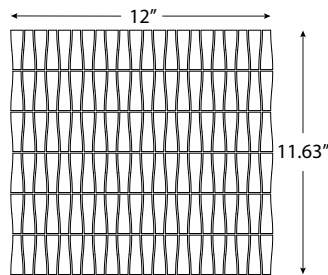

Shapes All sizes 6mm thick (available mesh mounted only)

Jive
(1.02 Sq. Ft./Sheet)
10 rows/sheet

Parlay
(.97 Sq. Ft./Sheet)
13 rows/sheet

Persuasion
(.96 Sq. Ft./Sheet)
5 rows/sheet

Billboard
(.98 Sq. Ft./Sheet)
7 rows/sheet

Shimmie
(.97 Sq. Ft./Sheet)
6 rows/sheet

Disco
(.91 Sq. Ft./Sheet)
7 rows/sheet