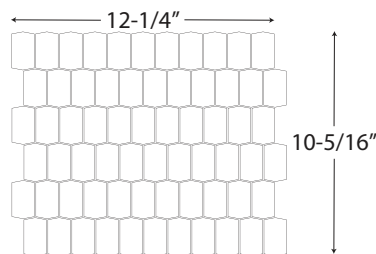

Shapes All sizes 3mm thick (available mesh mounted only)

Camino 1 7/8 x 1 1/8
(1 Sq. Ft./Sheet)
6 rows/sheet

Ethos 1 3/4 x 1
(.88 Sq. Ft./Sheet)
6 rows/sheet

Gable 4 1/4 x 3/4
(.85 Sq. Ft./Sheet)
10 rows/sheet