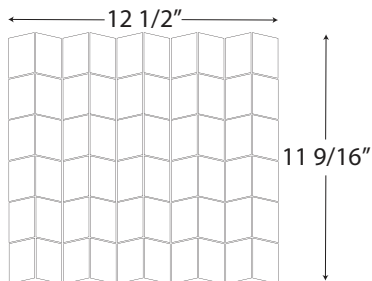

Shapes All sizes 3mm thick (available mesh mounted only)

Camino 1 7/8 x 1 1/8
(1 Sq. Ft./Sheet)
6 rows/sheet

Ethos 1 3/4 x 1
(.88 Sq. Ft./Sheet)
6 rows/sheet

Gable 4 1/4 x 3/4
(.85 Sq. Ft./Sheet)
10 rows/sheet