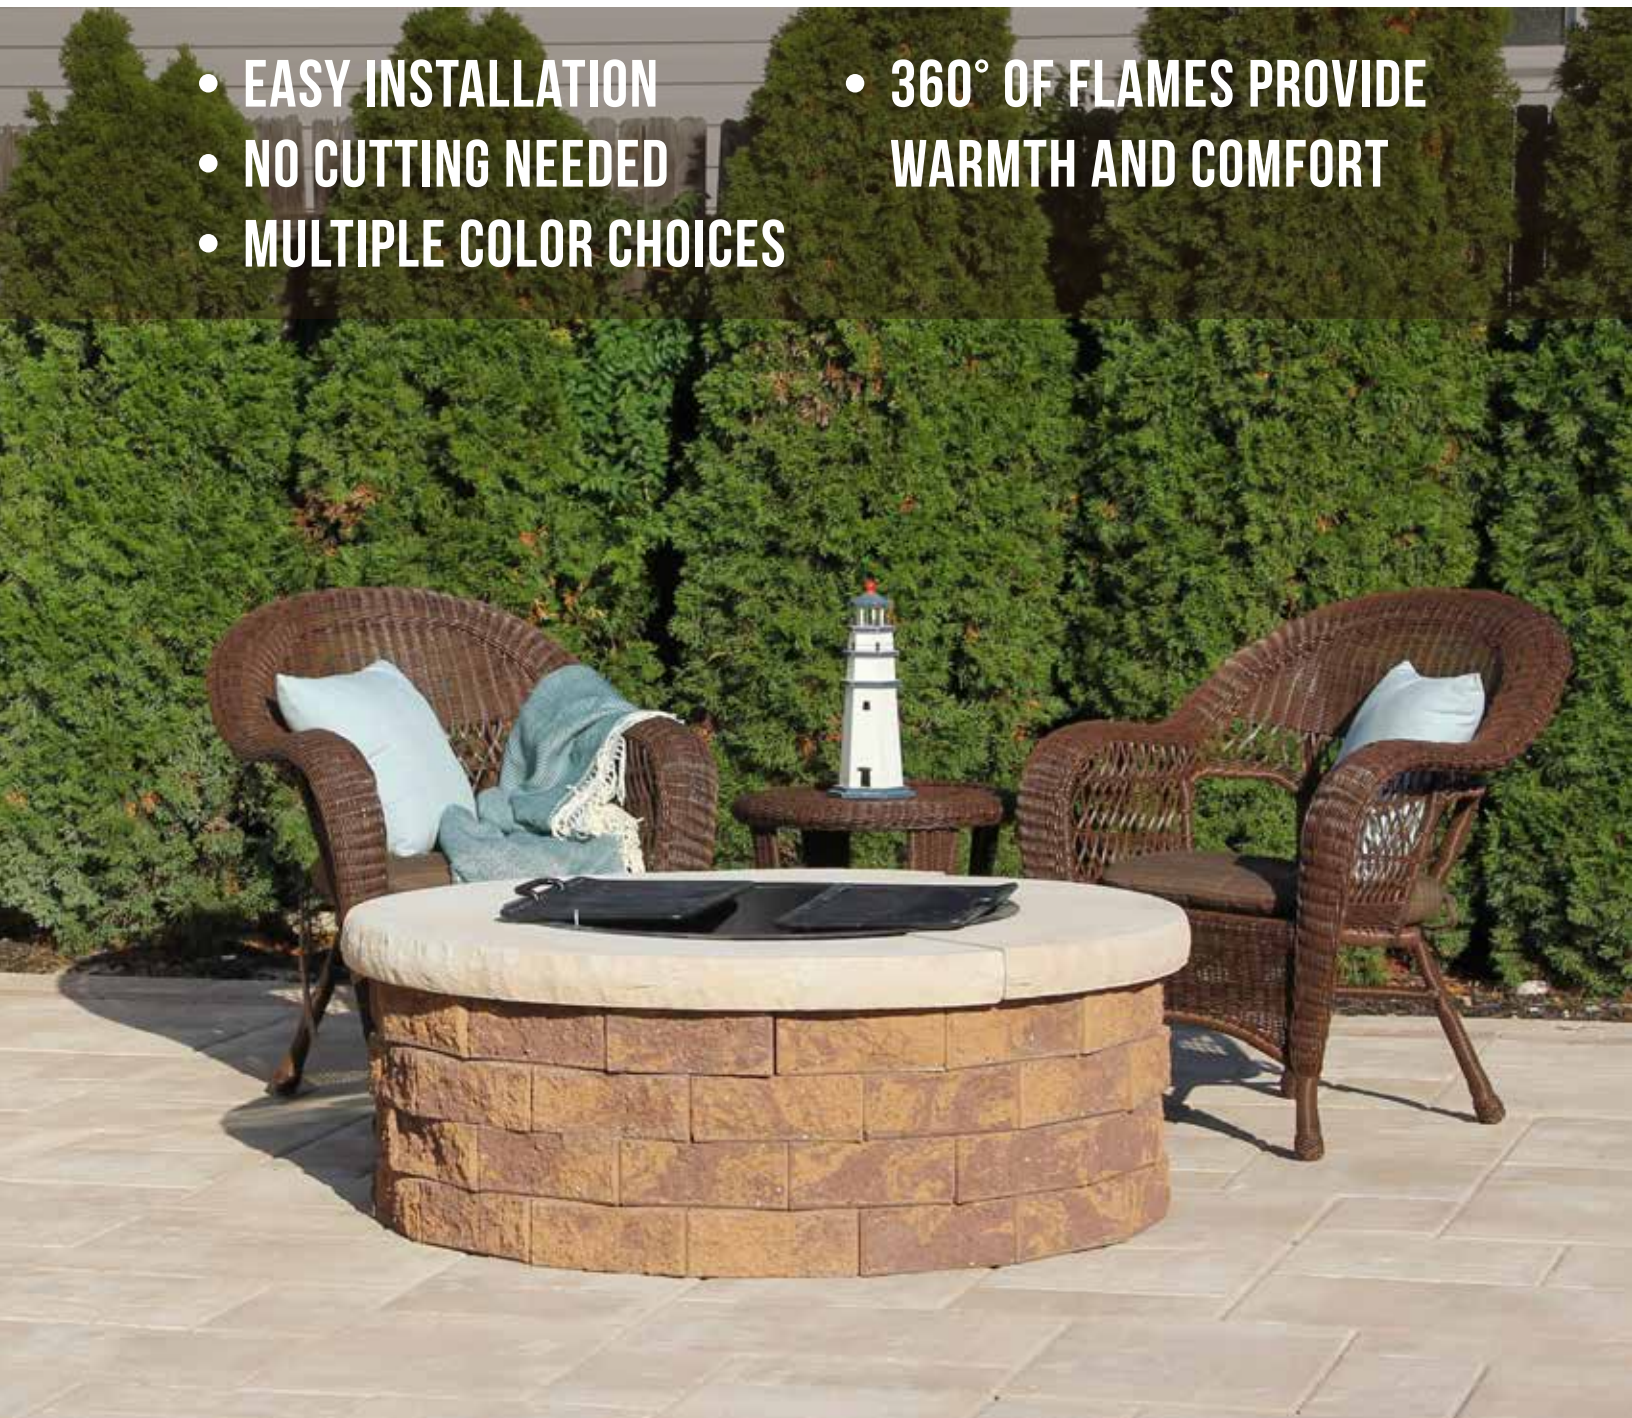

SERAFINA FIRE PIT

connecticut
stone

Fire Pits | Fireplaces

There is something magical about sitting around a fire pit. The Serafina Fire Pit provides a charming focal point for entertaining with family.

- EASY INSTALLATION
- NO CUTTING NEEDED
- MULTIPLE COLOR CHOICES
- 360° OF FLAMES PROVIDE WARMTH AND COMFORT

Serafina Fire Pit | Color: Golden Brown Blend with optional Gironde Coping

SERAFINA FIRE PIT

	OUTSIDE DIAMETER	HEIGHT	INSERT	LBS / PALLET
WITHOUT COPING	48"	16"	30" Round	1,350
WITH COPING	51½"	18"		1,714

Travertina*

Westchester Blend

*Premium Colors

STANDARD KIT INCLUDES:

- Serafina Wall
- Metal Insert
- Grates (optional)
- Coping (optional)

OPTIONAL COPING COLORS:

Bluestone

Brown