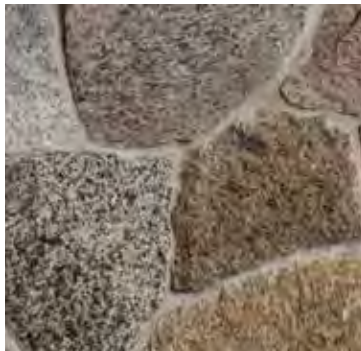

Colonial Full Range

Colonial Blue

Country Weathered

CT Black Mica

CT Split Fieldstone

CT Weathered Fieldstone

Desert Creek

Hampton Blend

Juperana Gold & Grey

Liberty Hill

Old Spruce Mountain

Ponderosa Gold

Ponderosa Variegated

Tierra

SQUARE CUT

Size: 4" x 4" to 12" x 18"

Depth: 0.75" to 1.25"

Average Weight: 11 to 13 lbs. per SF

Corners: Square Cut

Blue Ridge Dark

Byram Black

Colonial Full Range

Colonial Blue

CT Black Mica

Corners: Round

Hadrian Rounds

Multicolor Rounds

Nantucket Rounds

Old Redding Rounds

NATURAL THINSTONE™ CORNERS

These pieces are notched to easily wrap the corners of buildings, walls and fireplaces. When installed, ThinStone™ Corners create the appearance of full dimensional veneer.