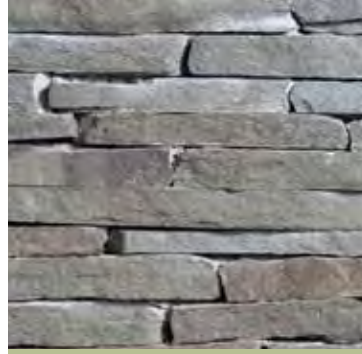

Size: 1" to 4" high x 3" to 13" long

Depth: 0.75" to 1.25"

Average Weight: 11 to 13 lbs. per SF

Corners: Ledge Cut

Blue Ridge Dark

Byram Black

Colonial Full Range

Colonial Blue